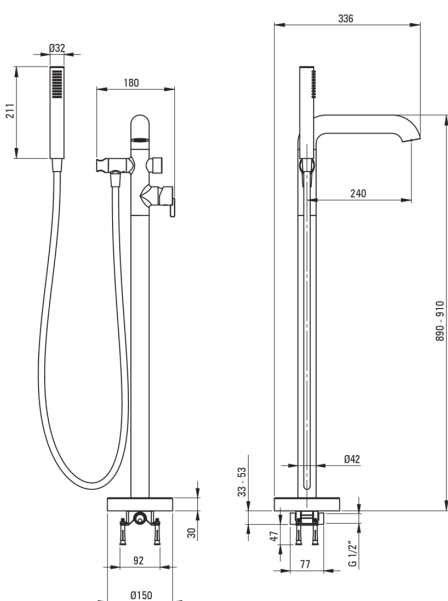

SILIA

Bath mixer, freestanding

Product code: BQS_N17M

EAN: 5907650818427

Color: nero

Warranty [years]: 7

Mixer

Finish	nero
Mixer type	single-handle, mixer
Installation method	floor
Acoustic group [db]	II (20 < x ≤ 30)
Check valves	Yes

Mixer cartridge

Ceramic cartridge size	35 mm
------------------------	-------

Spout

Spout type	still
Mixer spout range [mm]	240
Material	brass

Function switch

Switch type	click mechanical
-------------	------------------

Aerator

Aerator type	laminar, flat, silicone
Aerator size	M24

Hose

Length [mm]	1500
Braid type	not applicable
Anti-twist	1

Hand shower

Number of functions	1
Anti-calc	Yes
Additional features	cool-out

Features:

- Noble form and timeless simplicity
- Mechanical ceramic Click type function switch
- Innovative, durable and easy to clean Nero coating
- The mixer body is made of the highest quality brass
- Only the best materials, the quality of which has been confirmed by laboratory tests
- The lever on the side makes it easier to keep the spout clean
- Adjustable shower hand angle
- The mixer is equipped with non-return valves so that the mixed water does not flow back into the installation
- Durable hose ends made of brass
- Anti-twist system, preventing the hose from twisting
- Cool-out hand shower
- Anti-calc hand shower
- The offer includes a cleaning agent for fixtures in all colors